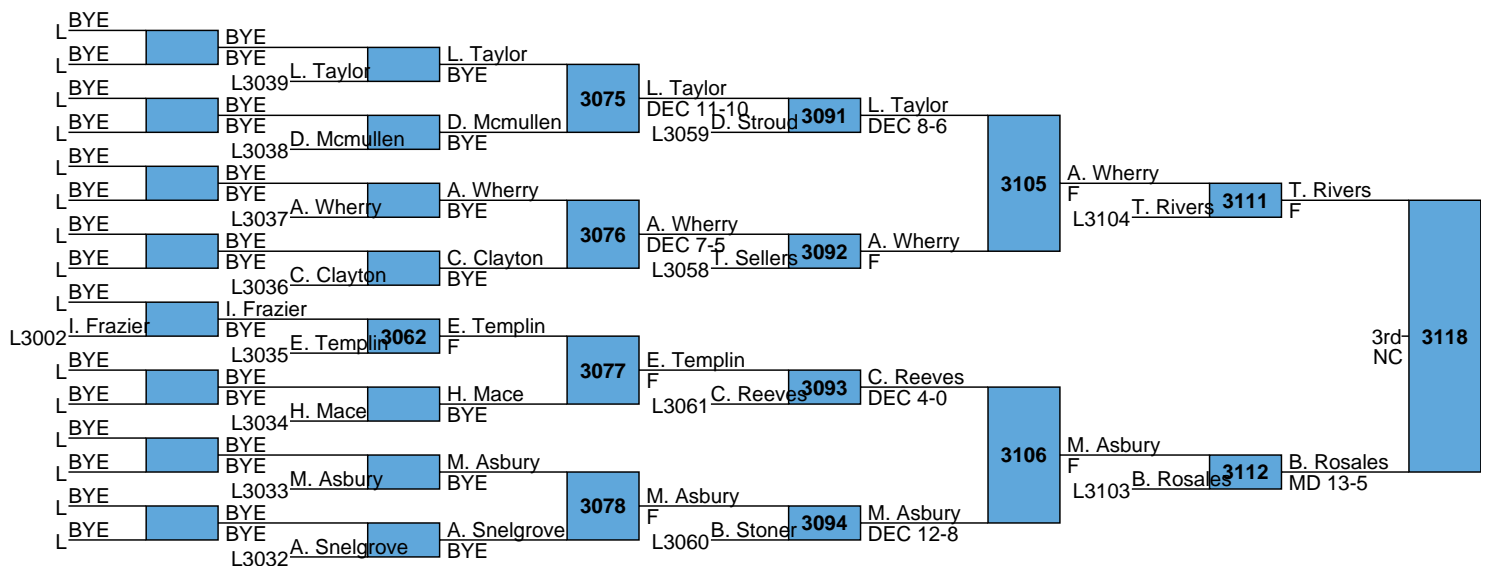

2020 Carolina Invitational

MS

126

C. Fulton  
3rd  
F

C. Fulton  
FOR