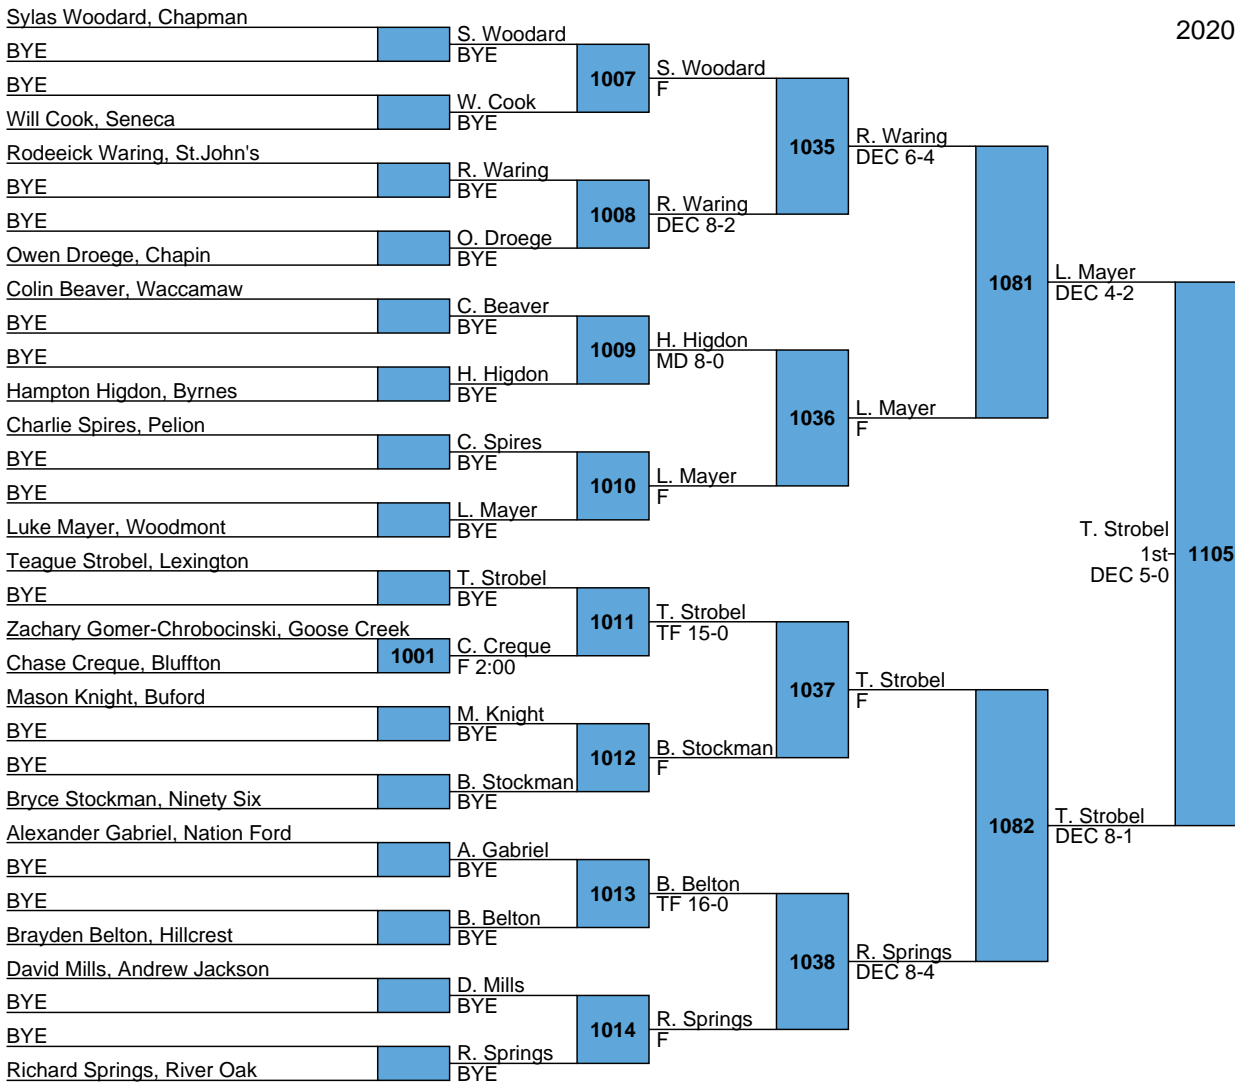

<u>Place</u>	<u>Team</u>	<u>Points</u>	<u>1</u>	<u>2</u>	<u>3</u>	<u>4</u>
1	Eastside	105.5	2	3		
2	Castle Heights	63.5	1		1	1
3	Sullivan	58				2
4	Camden	51.5				1
5	Carver	48	1	1		
5	Byrnes	48		1		
7	Lugoff-Elgin	47	1			1
7	Gilbert	47				2
9	Starr-Iva	45	1			
10	Gregg	44.5	1			1
11	Woodmont	39.5		1		1
11	West-Oak	39.5	1			1
13	Cane Bay	38.5	1			
14	Dorman	37	1			
15	Powdersville	35.5				1
16	Lexington	34.5	1			
17	Belton-Honea Path	33	1			
18	Stratford	32	1			
19	TL Hanna	31		1		
20	Ninety Six	30		1		
21	Socastee	29.5				1
22	Laurens	28	1			
23	Chapman	26.5				1
24	Chapin	25.5				1
25	York	24.5				1
26	Dutchman Creek	24			1	
26	Aynor	24		1		
28	Pickens	23.5				1
28	St.John's	23.5				1
30	Indian Land	23				
30	Rollings	23				1
32	Dubose	21.5		1		
32	River Oak	21.5				1
34	Gaffney	21		1		
34	River Bluff	21		1		
36	Robert Smalls	20		1		
37	Rainbow Lake	19.5				
37	Oakbrook	19.5				1
39	Greenwood	19		1		
40	Lake City	18.5				1
41	Saluda Trail	18				1
41	Hillcrest	18				1
43	Chesnee	16.5				1
44	Hammond	15				1
44	Philip Simmons	15				
44	Mid Carolina	15				
47	Buford	14				
47	Hartsville	14				
49	Walhalla	13.5				
50	Goose Creek	12.5				1
51	Stover	12				

51	Bluffton	12
53	Andrew Jackson	10
53	Hilton Head	10
55	Boiling Springs	8
55	Woodruff	8
55	AC Flora	8
58	Wren	7
58	Timberland	7
58	Clover	7
58	St. Joseph's	7
62	Nation Ford	6
62	Pelion	6
64	Broome	5
64	Fort Mill	5
66	HE McCracken	4
66	Midland Valley	4
66	Hand	4
66	Berkeley	4
70	Robert Anderson	3
70	White Knoll	3
70	Daniel	3
70	Military Magnet	3
70	Long	3
75	Lady's Island	2
75	Seneca	2
75	Easley	2
78	Fairfield Central	1
79	Mrytle Beach	0
79	Rawlinson Road	0
79	McCracken	0
79	Riverside	0
79	Lancaster	0
79	North Central	0
79	Pendelton	0
79	West Ashley	0
79	Hanahan	0
79	Blue Ridge	0
79	Waccamaw	0
79	Alston	0
79	Loris	0