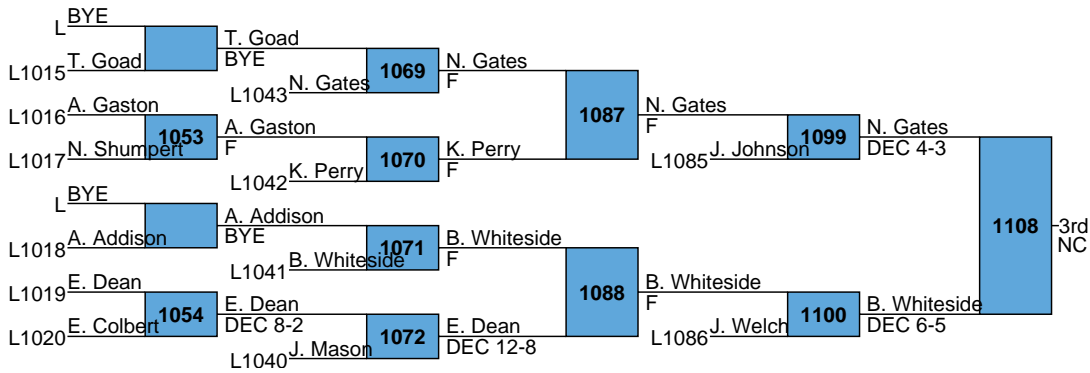

2020 Carolina Invitational

MS

88