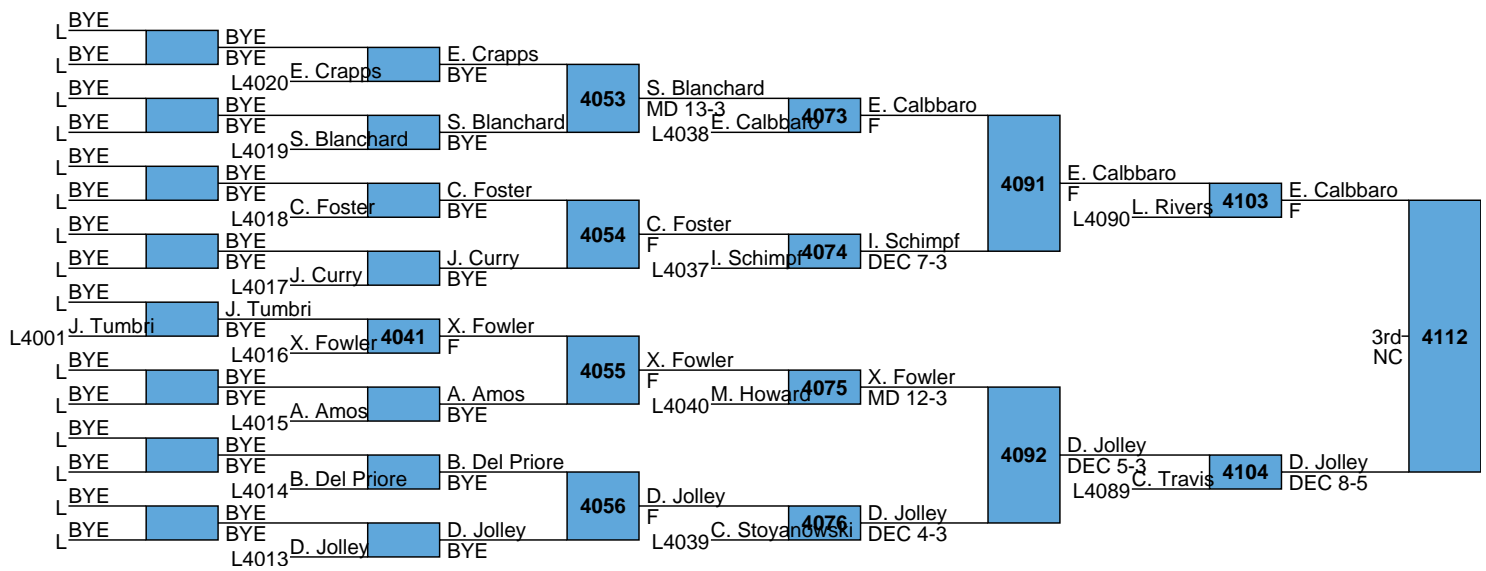

2020 Carolina Invitational

MS

126

C. Fulton  
3rd  
F

C. Fulton  
FOR