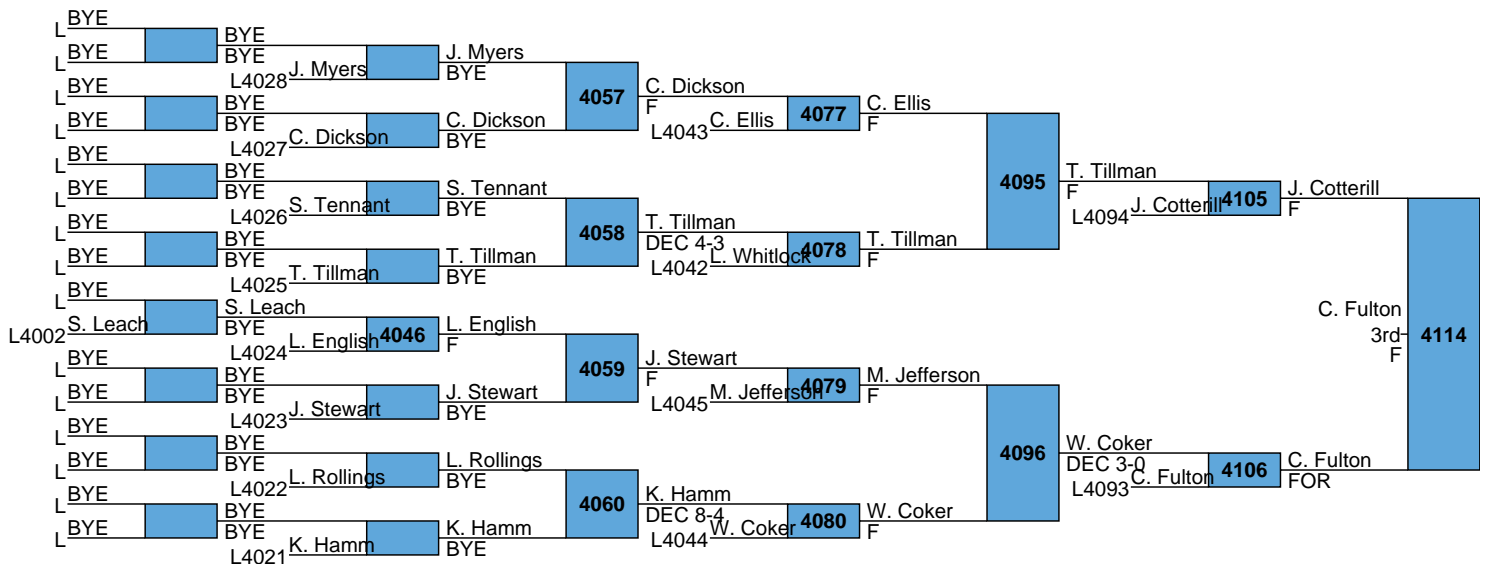

2020 Carolina Invitational

MS

126

C. Fulton  
3rd  
F

C. Fulton  
FOR