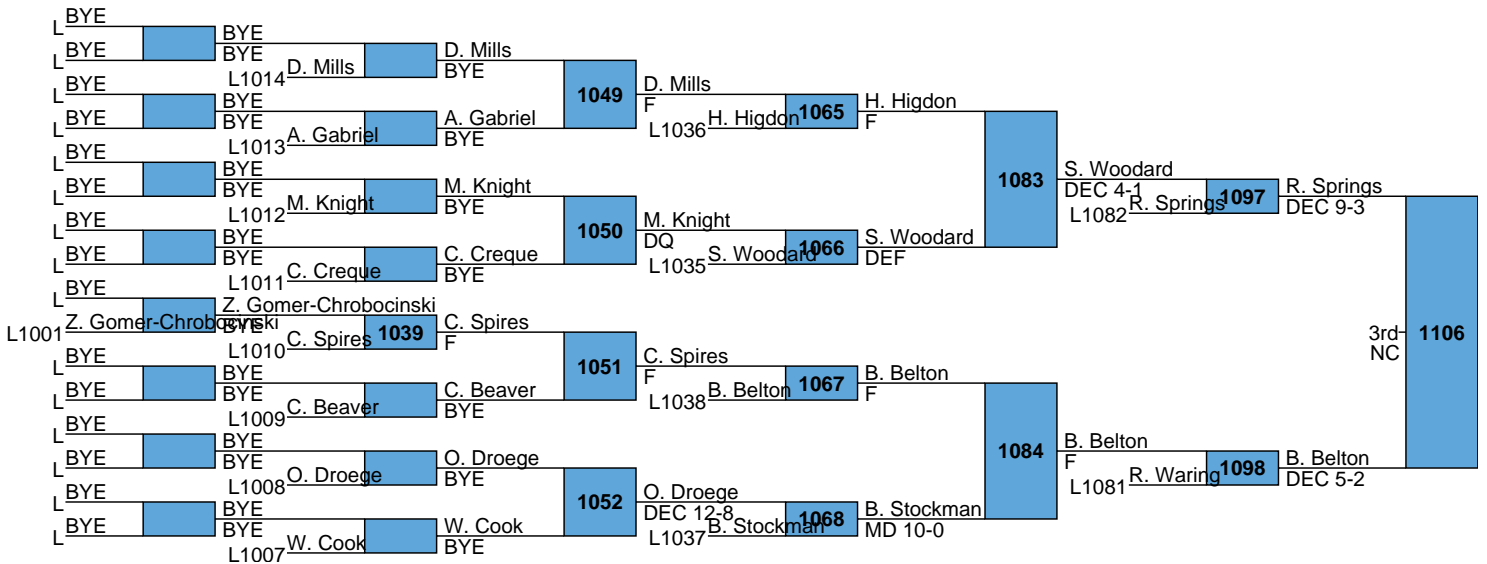

<u>Place</u>	<u>Team</u>	<u>Points</u>	<u>1</u>	<u>2</u>	<u>3</u>	<u>4</u>
1	Eastside	105.5	2	3		
2	Castle Heights	63.5	1		1	1
3	Sullivan	58				2
4	Camden	51.5				1
5	Carver	48	1	1		
5	Byrnes	48		1		
7	Lugoff-Elgin	47	1			1
7	Gilbert	47				2
9	Starr-Iva	45	1			
10	Gregg	44.5	1			1
11	Woodmont	39.5		1		1
11	West-Oak	39.5	1			1
13	Cane Bay	38.5	1			
14	Dorman	37	1			
15	Powdersville	35.5				1
16	Lexington	34.5	1			
17	Belton-Honea Path	33	1			
18	Stratford	32	1			
19	TL Hanna	31		1		
20	Ninety Six	30		1		
21	Socastee	29.5				1
22	Laurens	28	1			
23	Chapman	26.5				1
24	Chapin	25.5				1
25	York	24.5				1
26	Dutchman Creek	24			1	
26	Aynor	24		1		
28	Pickens	23.5				1
28	St.John's	23.5				1
30	Indian Land	23				
30	Rollings	23				1
32	Dubose	21.5		1		
32	River Oak	21.5				1
34	Gaffney	21		1		
34	River Bluff	21		1		
36	Robert Smalls	20		1		
37	Rainbow Lake	19.5				
37	Oakbrook	19.5				1
39	Greenwood	19		1		
40	Lake City	18.5				1
41	Saluda Trail	18				1
41	Hillcrest	18				1
43	Chesnee	16.5				1
44	Hammond	15				1
44	Philip Simmons	15				
44	Mid Carolina	15				
47	Buford	14				
47	Hartsville	14				
49	Walhalla	13.5				
50	Goose Creek	12.5				1
51	Stover	12				

51	Bluffton	12
53	Andrew Jackson	10
53	Hilton Head	10
55	Boiling Springs	8
55	Woodruff	8
55	AC Flora	8
58	Wren	7
58	Timberland	7
58	Clover	7
58	St. Joseph's	7
62	Nation Ford	6
62	Pelion	6
64	Broome	5
64	Fort Mill	5
66	HE McCracken	4
66	Midland Valley	4
66	Hand	4
66	Berkeley	4
70	Robert Anderson	3
70	White Knoll	3
70	Daniel	3
70	Military Magnet	3
70	Long	3
75	Lady's Island	2
75	Seneca	2
75	Easley	2
78	Fairfield Central	1
79	Mrytle Beach	0
79	Rawlinson Road	0
79	McCracken	0
79	Riverside	0
79	Lancaster	0
79	North Central	0
79	Pendelton	0
79	West Ashley	0
79	Hanahan	0
79	Blue Ridge	0
79	Waccamaw	0
79	Alston	0
79	Loris	0