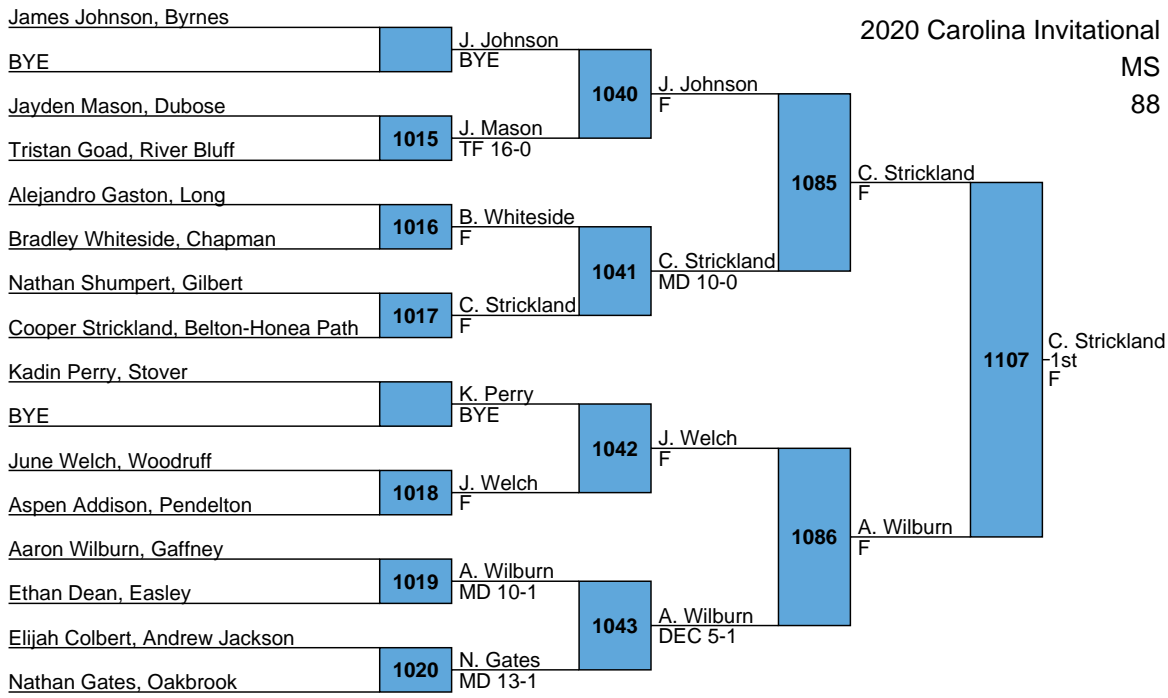

<u>Place</u>	<u>Team</u>	<u>Points</u>	<u>1</u>	<u>2</u>	<u>3</u>	<u>4</u>
1	Eastside	105.5	2	3		
2	Castle Heights	63.5	1		1	1
3	Sullivan	58				2
4	Camden	51.5				1
5	Carver	48	1	1		
5	Byrnes	48		1		
7	Lugoff-Elgin	47	1			1
7	Gilbert	47				2
9	Starr-Iva	45	1			
10	Gregg	44.5	1			1
11	Woodmont	39.5		1		1
11	West-Oak	39.5	1			1
13	Cane Bay	38.5	1			
14	Dorman	37	1			
15	Powdersville	35.5				1
16	Lexington	34.5	1			
17	Belton-Honea Path	33	1			
18	Stratford	32	1			
19	TL Hanna	31		1		
20	Ninety Six	30		1		
21	Socastee	29.5				1
22	Laurens	28	1			
23	Chapman	26.5				1
24	Chapin	25.5				1
25	York	24.5				1
26	Dutchman Creek	24			1	
26	Aynor	24		1		
28	Pickens	23.5				1
28	St.John's	23.5				1
30	Indian Land	23				
30	Rollings	23				1
32	Dubose	21.5		1		
32	River Oak	21.5				1
34	Gaffney	21		1		
34	River Bluff	21		1		
36	Robert Smalls	20		1		
37	Rainbow Lake	19.5				
37	Oakbrook	19.5				1
39	Greenwood	19		1		
40	Lake City	18.5				1
41	Saluda Trail	18				1
41	Hillcrest	18				1
43	Chesnee	16.5				1
44	Hammond	15				1
44	Philip Simmons	15				
44	Mid Carolina	15				
47	Buford	14				
47	Hartsville	14				
49	Walhalla	13.5				
50	Goose Creek	12.5				1
51	Stover	12				

51	Bluffton	12
53	Andrew Jackson	10
53	Hilton Head	10
55	Boiling Springs	8
55	Woodruff	8
55	AC Flora	8
58	Wren	7
58	Timberland	7
58	Clover	7
58	St. Joseph's	7
62	Nation Ford	6
62	Pelion	6
64	Broome	5
64	Fort Mill	5
66	HE McCracken	4
66	Midland Valley	4
66	Hand	4
66	Berkeley	4
70	Robert Anderson	3
70	White Knoll	3
70	Daniel	3
70	Military Magnet	3
70	Long	3
75	Lady's Island	2
75	Seneca	2
75	Easley	2
78	Fairfield Central	1
79	Mrytle Beach	0
79	Rawlinson Road	0
79	McCracken	0
79	Riverside	0
79	Lancaster	0
79	North Central	0
79	Pendelton	0
79	West Ashley	0
79	Hanahan	0
79	Blue Ridge	0
79	Waccamaw	0
79	Alston	0
79	Loris	0

2020 Carolina Invitational

MS

88

Elison Floyd, Sullivan

Axel Brucke, Starr-Iva

Reese Holligsworth, Dubose

Luke Martin, Hammond

Cole Gambacorta, Socastee