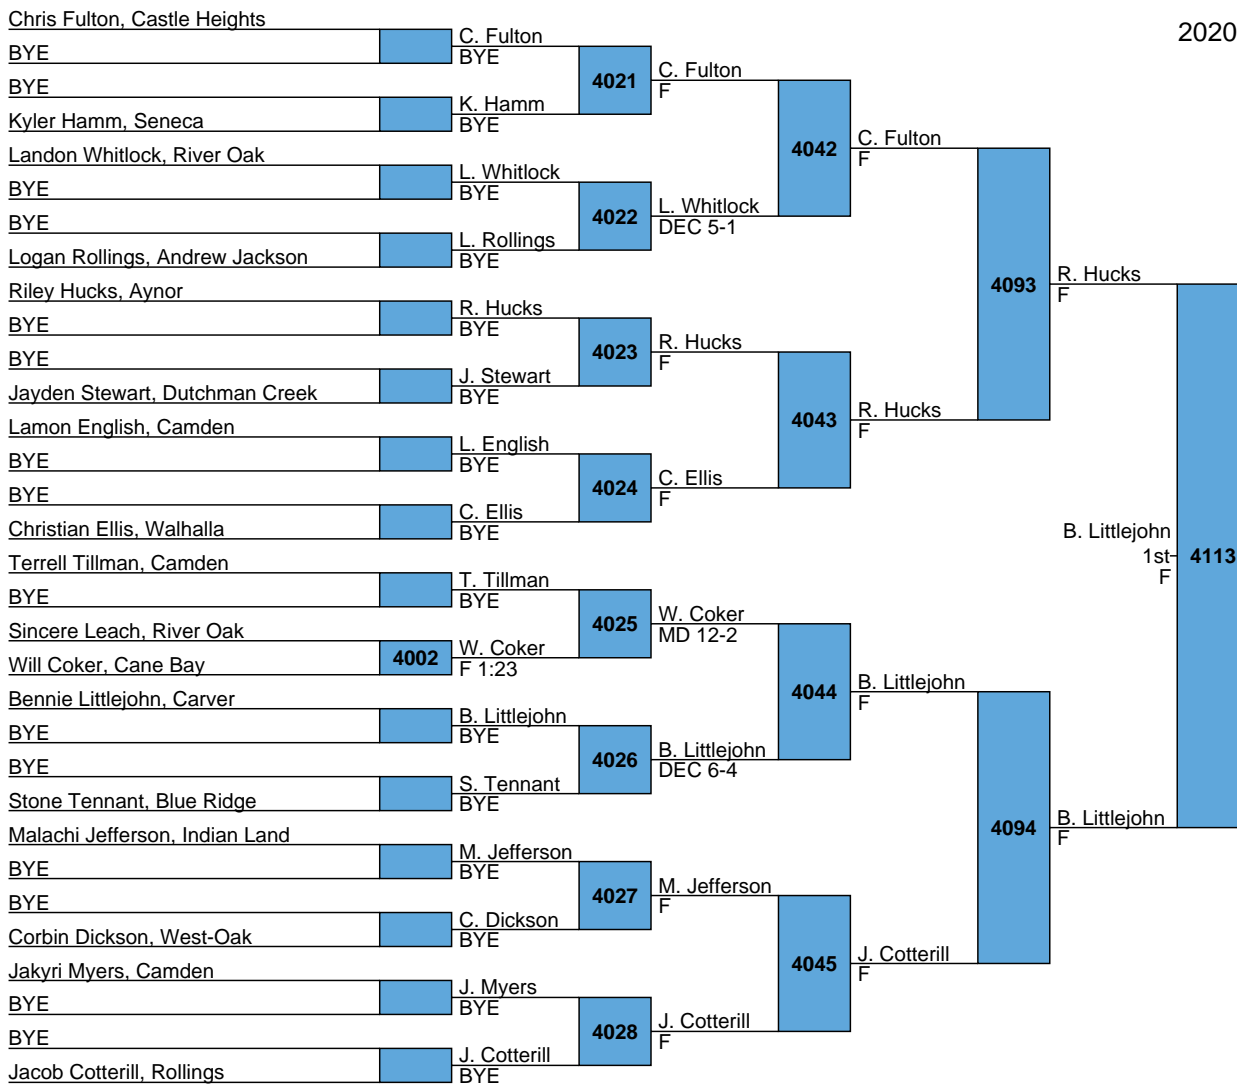

2110

3rd  
NC

2020 Carolina Invitational

MS

102

2020 Carolina Invitational

MS

114

2020 Carolina Invitational

MS

126

C. Fulton  
3rd  
F

C. Fulton  
FOR